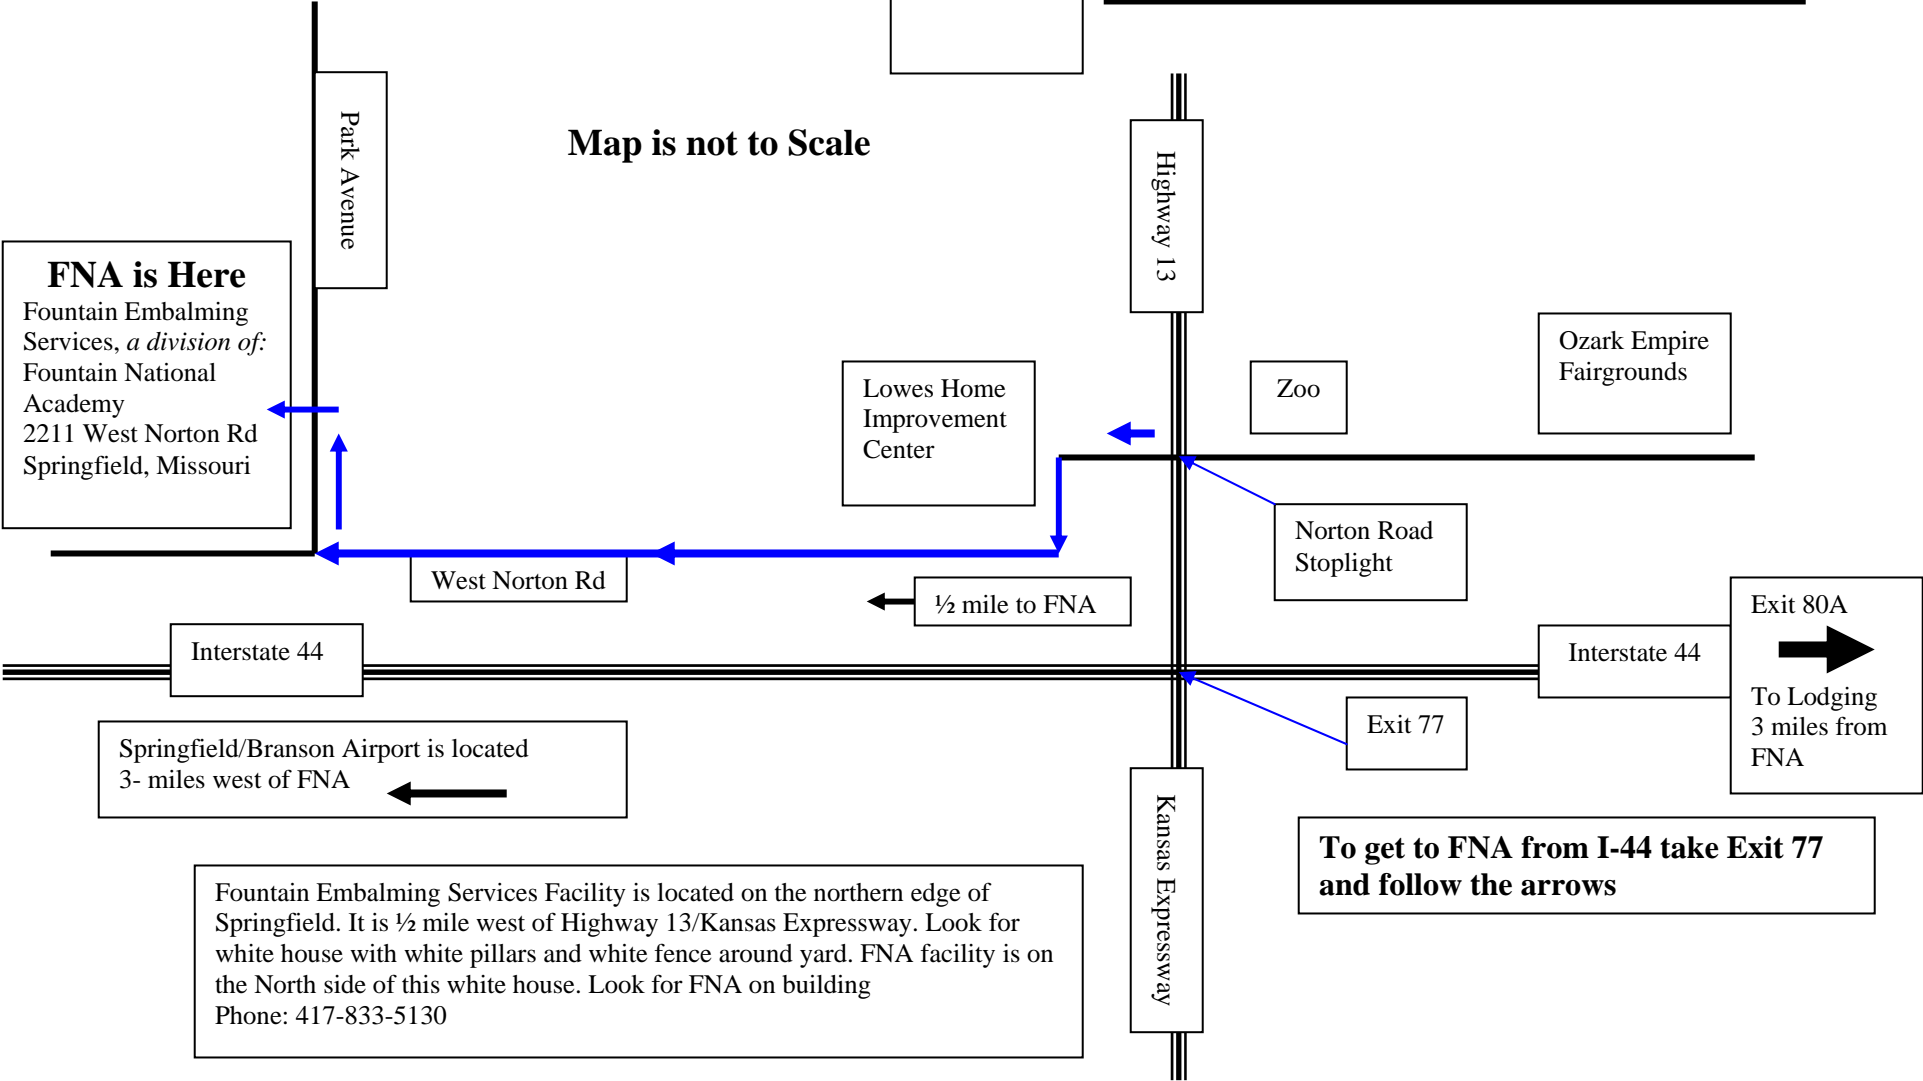

**Map to Fountain Embalming Services Facility  
& FNA Training Facility**  
Vernie & Joy Fountain, Owners  
*Easy Access – Avoids congested downtown traffic*

Map is not to Scale

Interstate 44

West Norton Rd

½ mile to FNA

Highway 13

Lowes Home Improvement Center

Zoo

Ozark Empire Fairgrounds

Norton Road Stoplight

Exit 77

Interstate 44

Exit 80A  
To Lodging 3 miles from FNA

**To get to FNA from I-44 take Exit 77 and follow the arrows**

Kansas Expressway